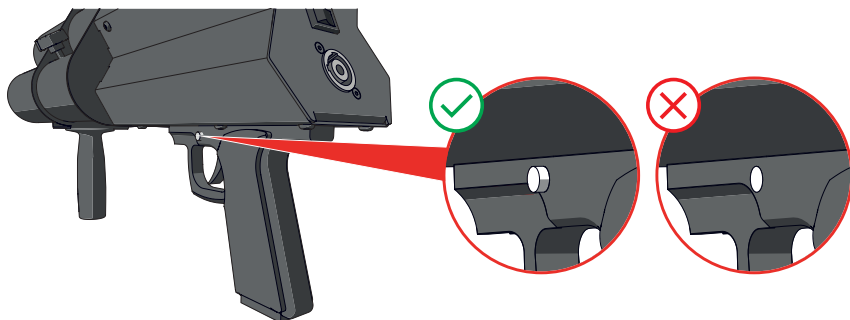

11 Release the safety.