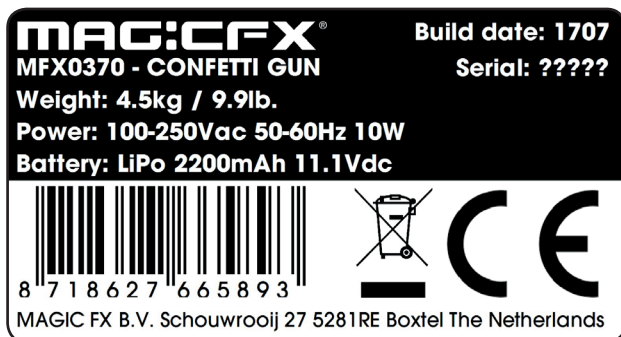

1.3 PRODUCT IDENTIFICATION

Type plate

1.4 TECHNICAL DATA

Product	Product Name	MAGICCFX® CONFETTI GUN	
	Product Code	MFX0370	
	Product Type	CONFETTI & STREAMER FX	
Main Dimensions	Length	473 mm	18.6 in
	Width	144 mm	5.7 in
	Height	271 mm	10.7 in
Weight	Empty weight	4.5 kg	9.9 lb
Package	Length	500 mm	19.7 in
	Width	300 mm	11.8 in
	Height	220 mm	8.7 in
	Packaged weight	5.1 kg	11.2 lb
Environment	Minimum Temperature	0 °C	32 °F
	Maximum Temperature	50 °C	122 °F
	Humidity (Relative)	20 % to 90 % (non condensing)	
Electrical	Voltage Input	100 - 250 Vac	
	Voltage Frequency	50 - 60 Hz	
	Power Consumption	10 W	
	Power Connector	Neutrik® powerCON 20 A (in)	
	Battery	3S LiPo (11.1 Vdc) 2.2 Ah 45C	
Laser	Type of laser	Class II	
Controlling	Control Options	Manual Trigger	
Usage	Consumable(s)	MAGICCFX® Electric Cannons	

Technical data