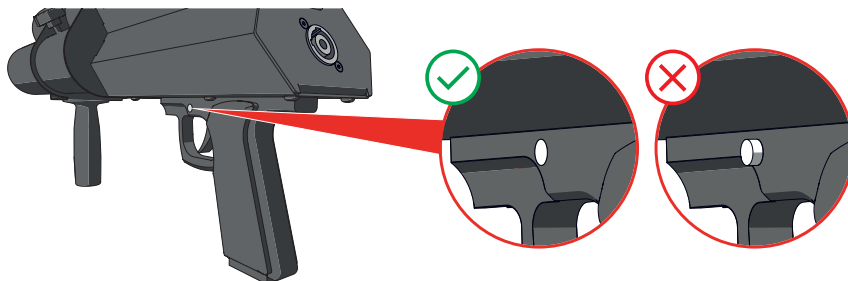

15 Press the safety back in locking position and switch OFF the MAGICFX® CONFETTI GUN.