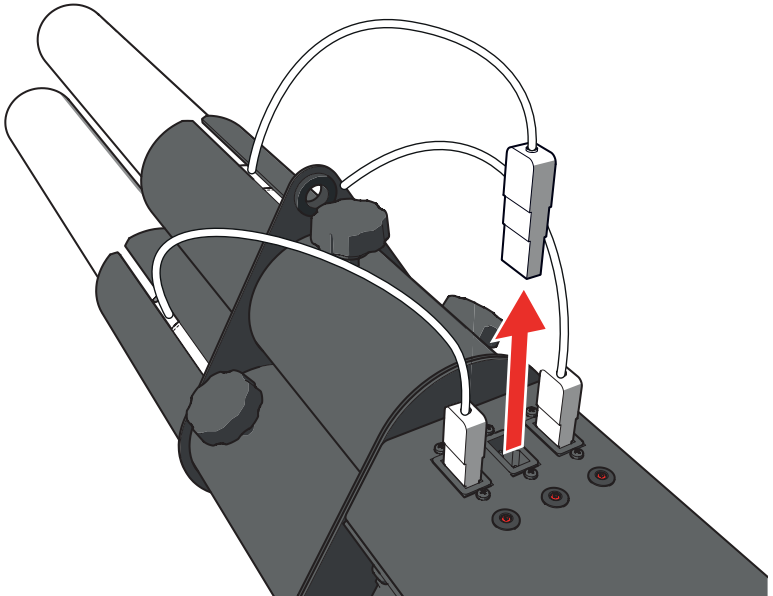

⚠ CAUTION

Do not aim the laser towards heads and eyes of people and animals.

14 When it's time to shoot, pull the trigger.

15 Press the safety back in locking position and switch OFF the MAGICFX® CONFETTI GUN.

16 Deactivate the laser beam if switched on.

17 Enjoy the view.

18 Disconnect the power cable of a used electric cannon.

-
- 19** Release the thumb screw that holds the cannon in the barrel.

-
- 20** Place an unused electric cannon in the barrel with the cable facing upwards.