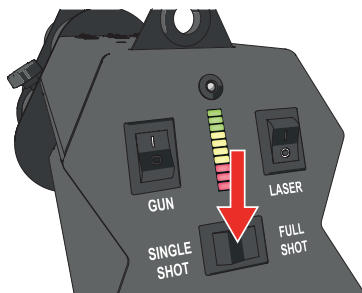

10 Select Single Shot or Full Shot mode.

Single Shot	Fire cannons one after another
Full Shot	Fire all cannons at once