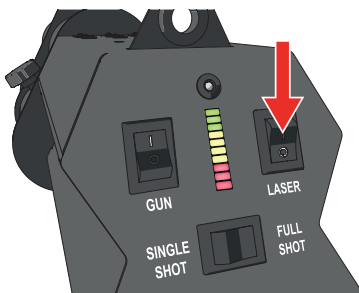

13 Activate the laser beam for extra effect.