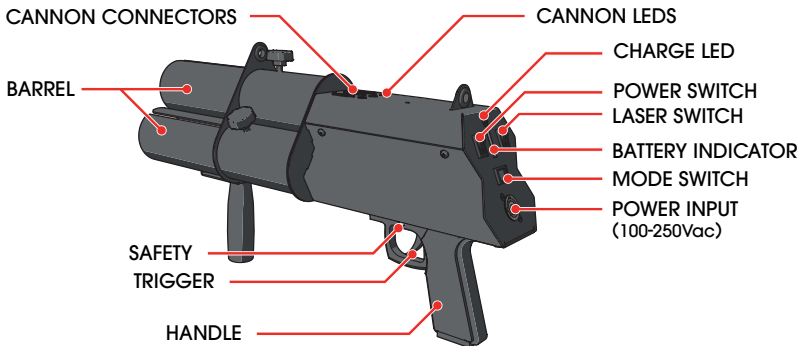

1 MEET THE MAGICFX® CONFETTI GUN!

The MAGICFX® CONFETTI GUN is a handheld gun-shaped electronic device for safe shooting of MAGICFX® electric cannons.

Before operation one, two or three electric cannons need to be loaded into the barrel(s) of the MAGICFX® CONFETTI GUN. Each cannon is held in place in the barrel with a thumb screw. Each barrel is equipped with a connector for the power cable of the cannon. When the user pulls the trigger, the reloadable battery inside provides a current to the cannon through this connection. This releases the pressurized nitrogen in the bottom part of the cannon, shooting the load into the air.

The MAGICFX® CONFETTI GUN can be operated in Single Shot or Full Shot mode. Furthermore the gun is equipped with a built-in laser and a shoulder belt. With a fully loaded battery the MAGICFX® CONFETTI GUN provides about 1 000 (single) shots.

1.1 MAIN PARTS

Main parts

1.2 ELECTRIC CANNONS

All Electric Cannons (50 cm and 80 cm) from MAGIC FX are compatible with the MAGICFX® CONFETTI GUN. Check the website of MAGIC FX or contact your local dealer for ordering information.