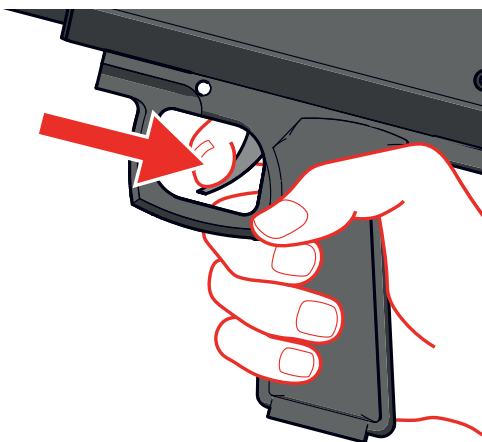

⚠ CAUTION

Do not aim the laser towards heads and eyes of people and animals.

14 When it's time to shoot, pull the trigger.